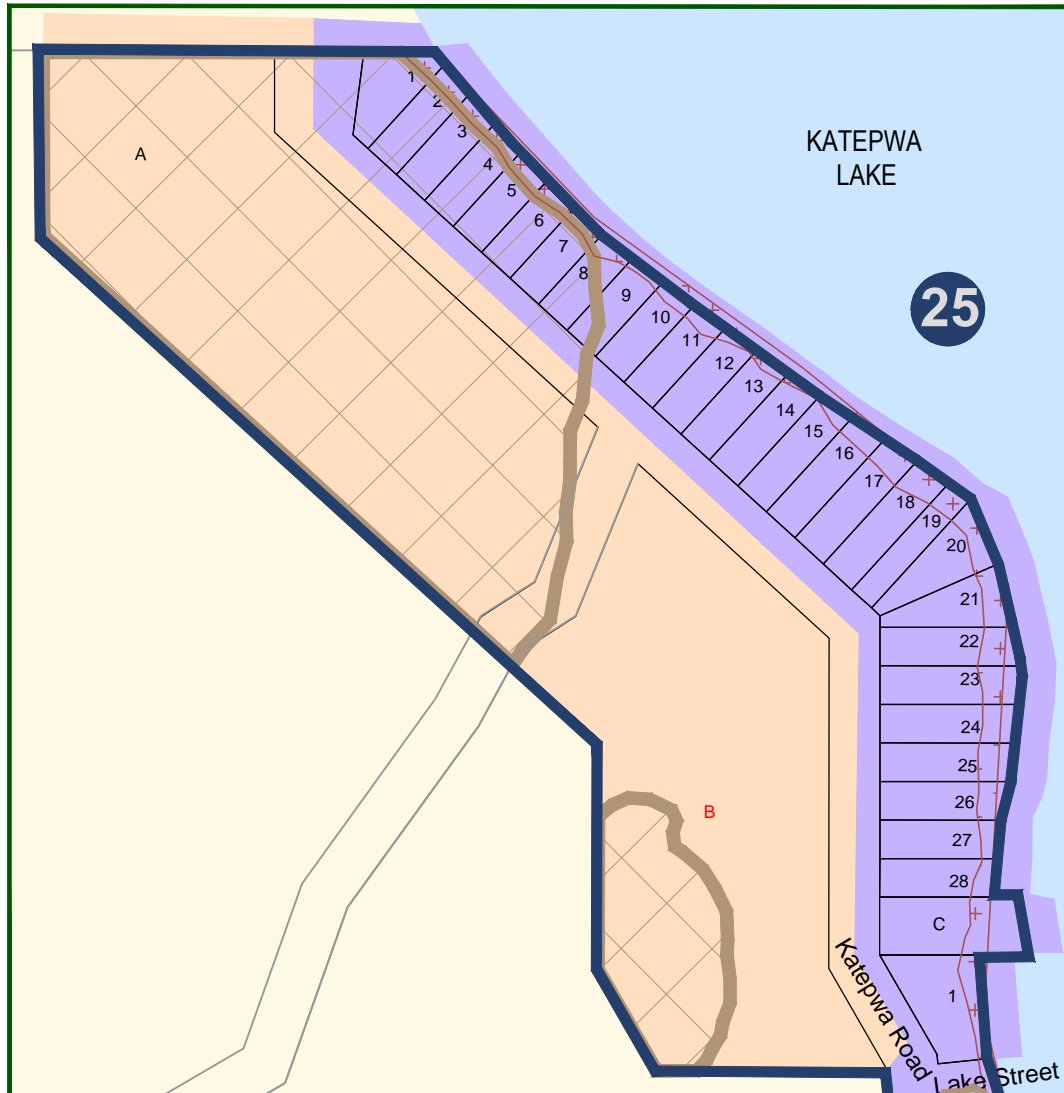

ZONING DISTRICT MAP INSERT DISTRICT OF KATEPWA 25 - LAKESIDE PARK LIMITED

LEGEND

- RESORT BOUNDARY
- PROVINCIAL PARK
- Urban Holding District
- Resort Residential District
- Lake Shore Residential District
- Resort Commercial
- Country Residential District
- High Density Residential District
- Agriculture
- Municipal Reserve/Green Space
- Environmental Reserve
- Playground Area
- Tennis Courts
- Block
- Lot

OVERLAYS

- Environmentally Sensitive Overlay District
- Slump Area
- Flood Area