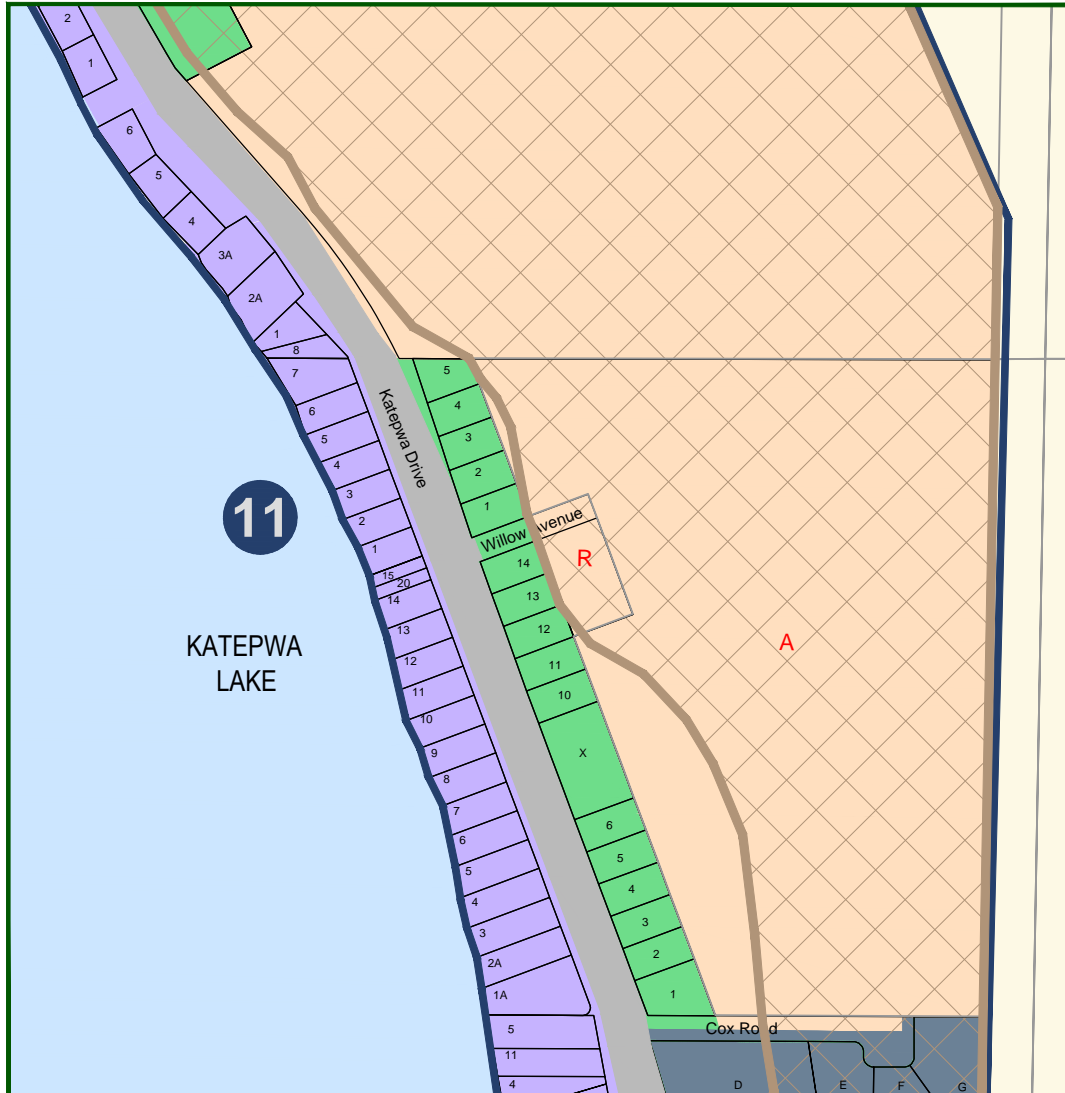

ZONING DISTRICT MAP INSERT DISTRICT OF KATEPWA 11 - LAKESIDE

LEGEND

- RESORT BOUNDARY 
- PROVINCIAL PARK 
- Urban Holding District 
- Resort Residential District 
- Lake Shore Residential District 
- Resort Commercial 
- Country Residential District 
- High Density Residential District 
- Agriculture 
- Municipal Reserve/Green Space 
- Environmental Reserve 
- Playground Area 
- Tennis Courts 
- Block 
- Lot 

OVERLAYS

- Environmentally Sensitive Overlay District 
- Slump Area 
- Flood Area 