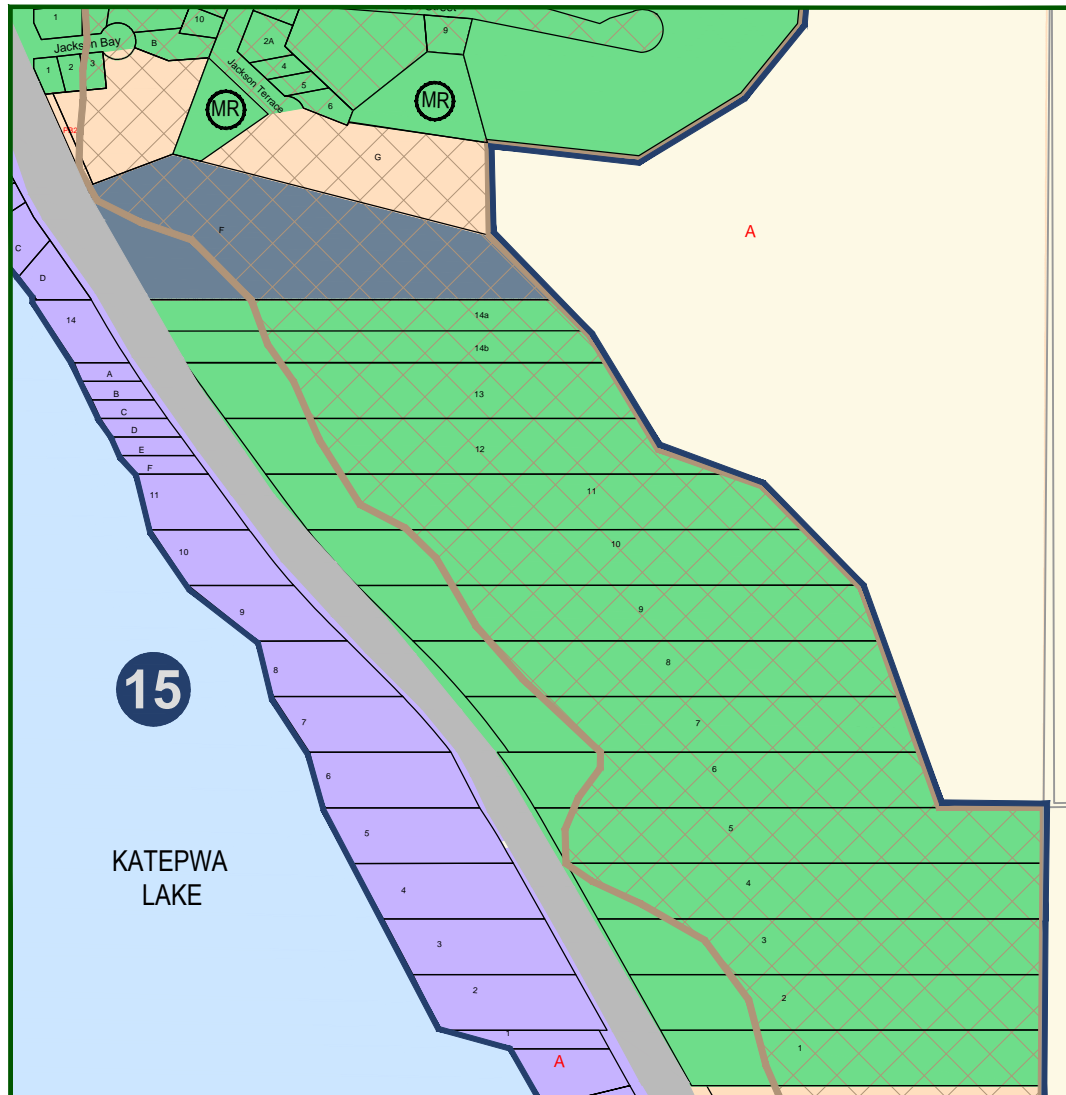

ZONING DISTRICT MAP INSERT DISTRICT OF KATEPWA 15 - DUNDURN PARK

LEGEND

- RESORT BOUNDARY 
- PROVINCIAL PARK 
- Urban Holding District 
- Resort Residential District 
- Lake Shore Residential District 
- Resort Commercial 
- Country Residential District 
- High Density Residential District 
- Agriculture 
- Municipal Reserve/Green Space 
- Environmental Reserve 
- Playground Area 
- Tennis Courts 
- Block 
- Lot 

OVERLAYS

- Environmentally Sensitive Overlay District 
- Slump Area 
- Flood Area 