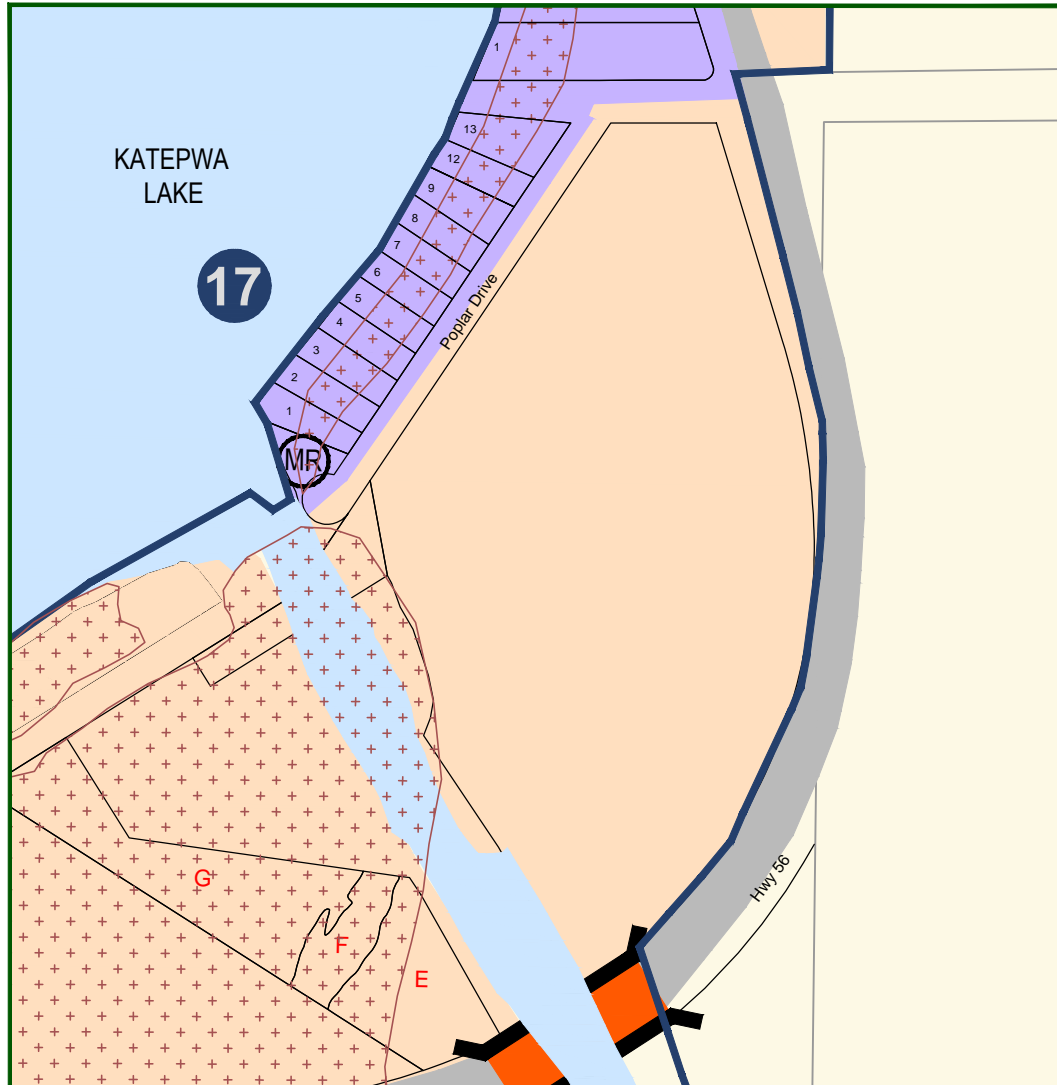

ZONING DISTRICT MAP INSERT DISTRICT OF KATEPWA 17 - BOYLE PLACE

LEGEND

RESORT BOUNDARY	
PROVINCIAL PARK	
Urban Holding District	
Resort Residential District	
Lake Shore Residential District	
Resort Commercial	
Country Residential District	
High Density Residential District	
Agriculture	
Municipal Reserve/Green Space	
Environmental Reserve	
Playground Area	
Tennis Courts	
Block	
Lot	
OVERLAYS	
Environmentally Sensitive Overlay District	
Slump Area	
Flood Area	