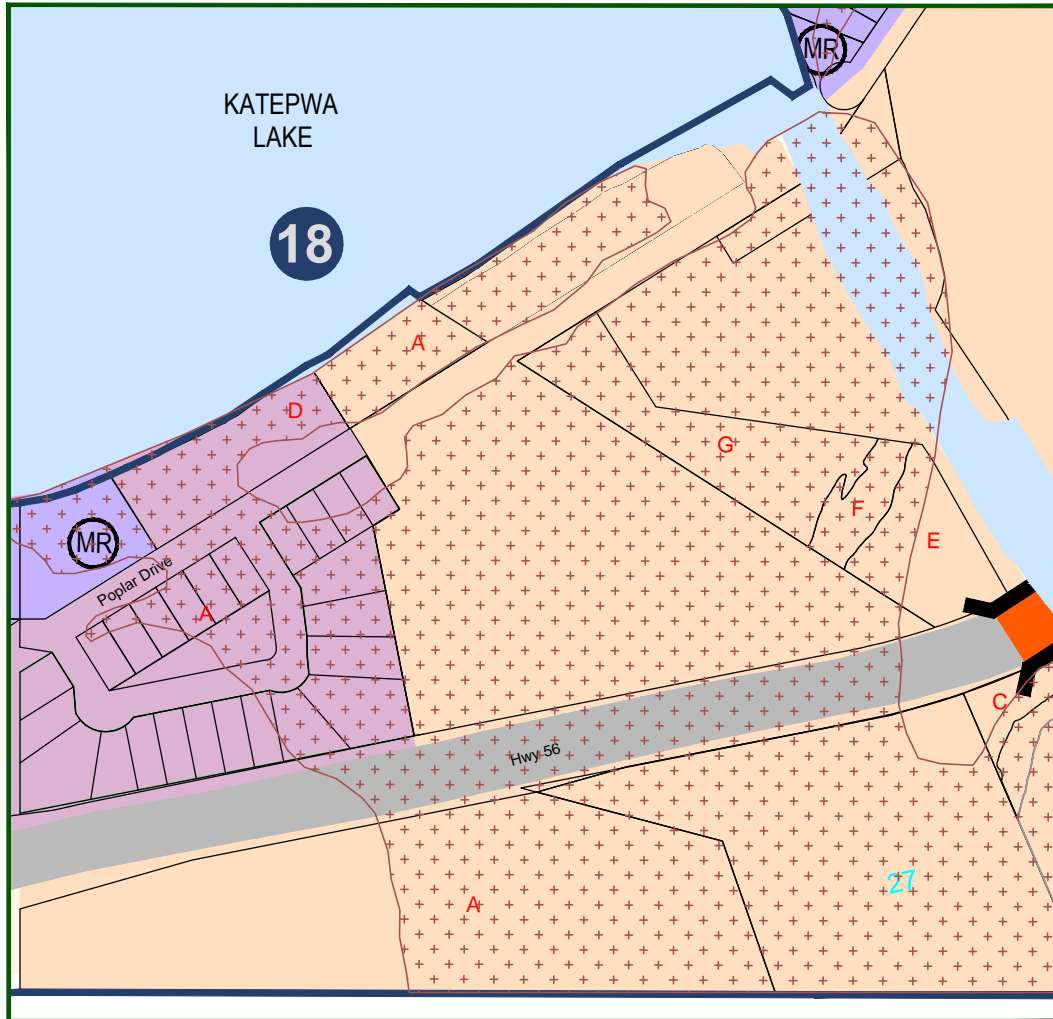

ZONING DISTRICT MAP INSERT DISTRICT OF KATEPWA 18 - MICHELE PLACE

LEGEND

RESORT BOUNDARY	
PROVINCIAL PARK	
Urban Holding District	
Resort Residential District	
Lake Shore Residential District	
Resort Commercial	
Country Residential District	
High Density Residential District	
Agriculture	
Municipal Reserve/Green Space	
Environmental Reserve	
Playground Area	
Tennis Courts	
Block	
Lot	
OVERLAYS	
Environmentally Sensitive Overlay District	
Slump Area	
Flood Area	