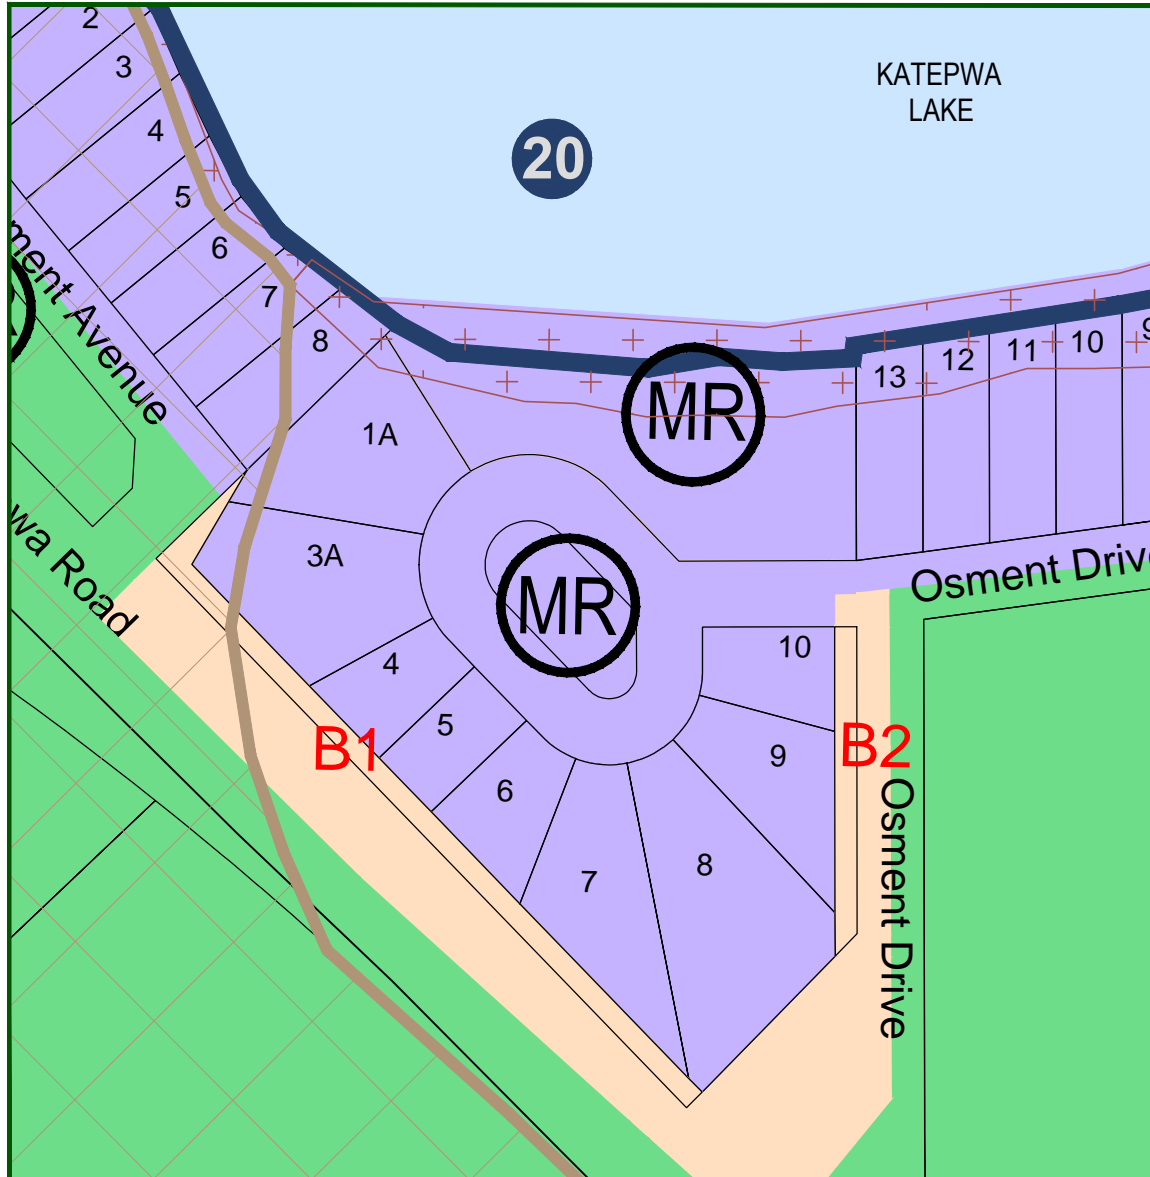

# ZONING DISTRICT MAP INSERT DISTRICT OF KATEPWA 20 - SHAMUS SHORES

## LEGEND

RESORT BOUNDARY	
PROVINCIAL PARK	
Urban Holding District	
Resort Residential District	
Lake Shore Residential District	
Resort Commercial	
Country Residential District	
High Density Residential District	
Agriculture	
Municipal Reserve/Green Space	
Environmental Reserve	
Playground Area	
Tennis Courts	
Block	
Lot	
<b>OVERLAYS</b>	
Environmentally Sensitive Overlay District	
Slump Area	
Flood Area	