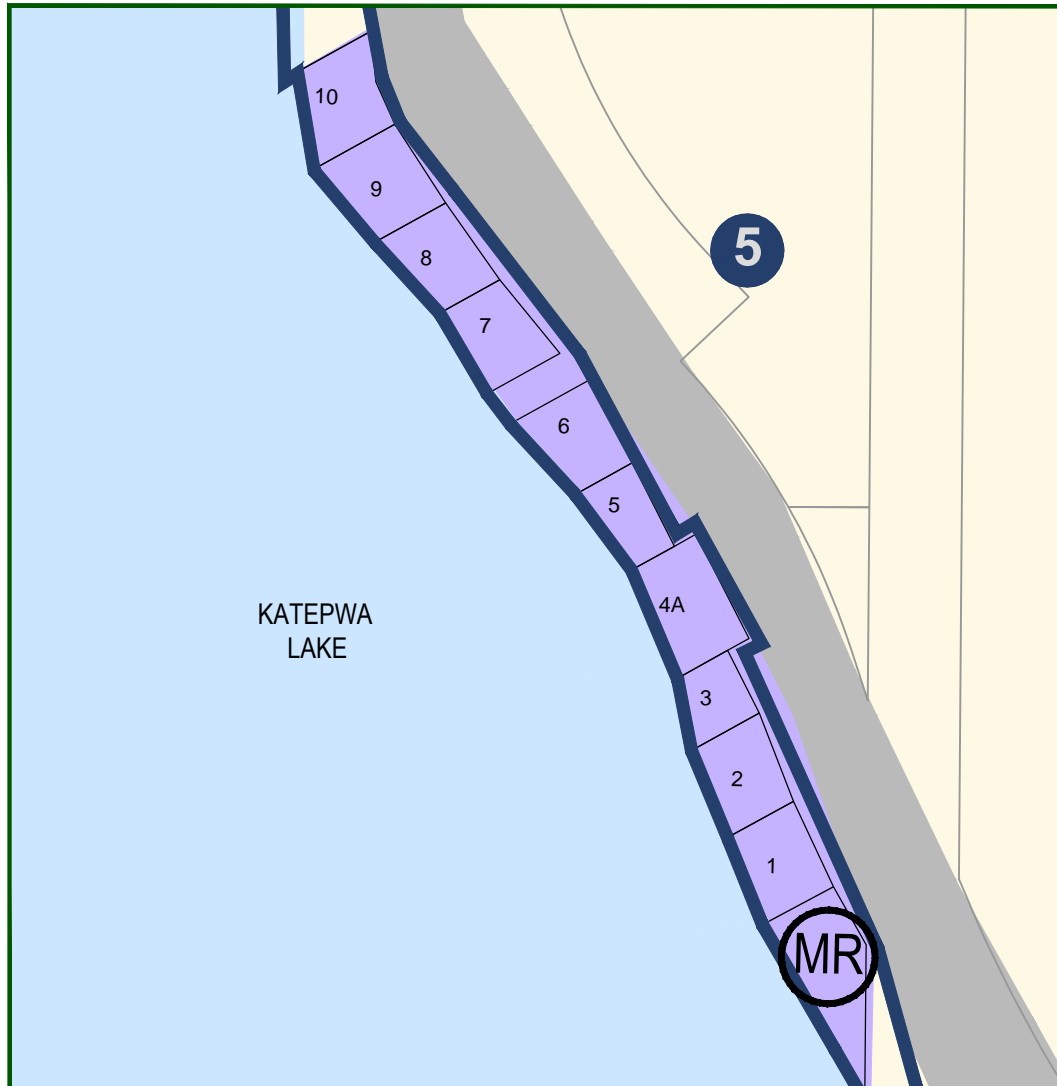

ZONING DISTRICT MAP INSERT DISTRICT OF KATEPWA 5 - IDYLLWYLD

LEGEND

RESORT BOUNDARY	
PROVINCIAL PARK	
Urban Holding District	
Resort Residential District	
Lake Shore Residential District	
Resort Commercial	
Country Residential District	
High Density Residential District	
Agriculture	
Municipal Reserve/Green Space	
Environmental Reserve	
Playground Area	
Tennis Courts	
Block	
Lot	
OVERLAYS	
Environmentally Sensitive Overlay District	
Slump Area	
Flood Area	