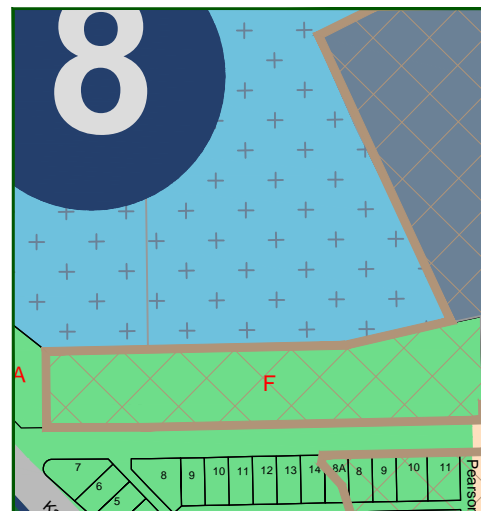

ZONING DISTRICT MAP INSERT DISTRICT OF KATEPWA 8 - KATEPWA POINT

LEGEND

- RESORT BOUNDARY
- PROVINCIAL PARK
- Urban Holding District
- Resort Residential District
- Lake Shore Residential District
- Resort Commercial
- Country Residential District
- High Density Residential District
- Agriculture
- Municipal Reserve/Green Space
- Environmental Reserve
- Playground Area
- Tennis Courts
- Block C
- Lot 7

OVERLAYS

- Environmentally Sensitive Overlay District
- Slump Area
- Flood Area