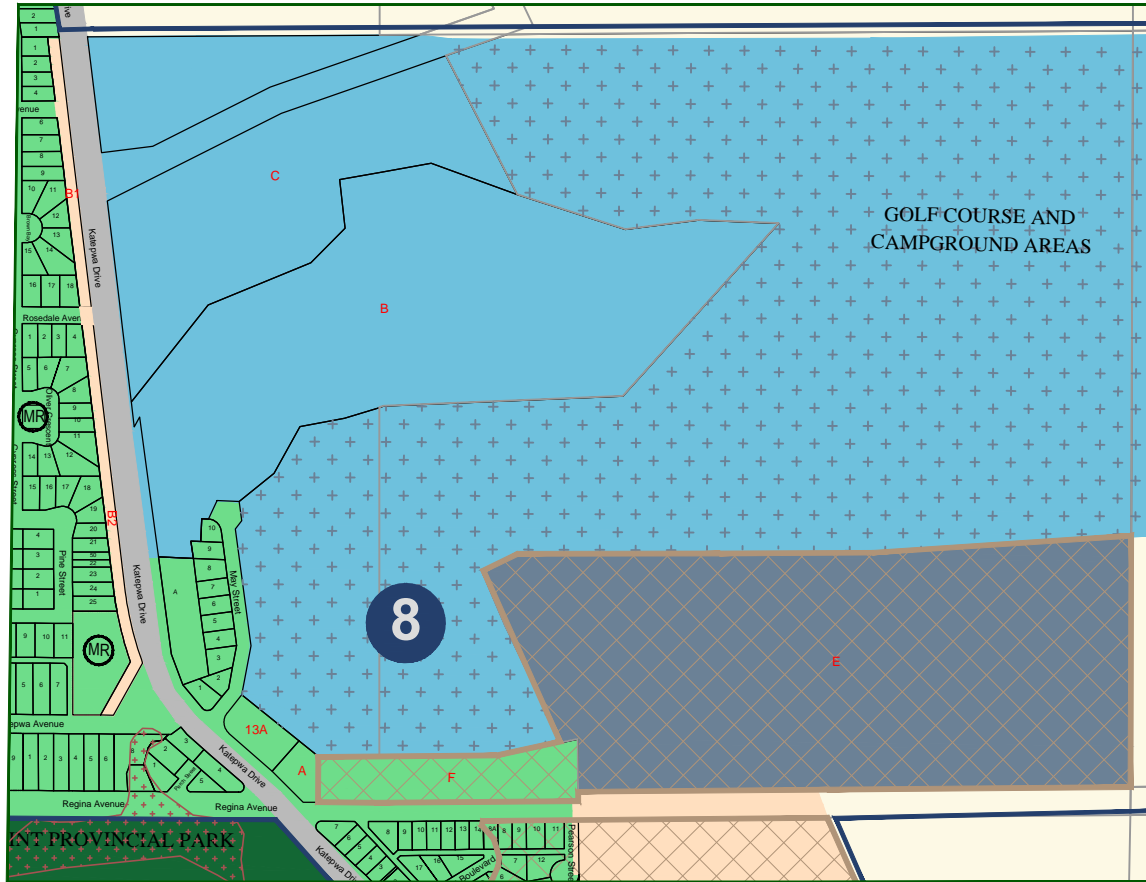

ZONING DISTRICT MAP INSERT DISTRICT OF KATEPWA 8 - KATEPWA POINT

LEGEND

- RESORT BOUNDARY
- PROVINCIAL PARK
- Urban Holding District
- Resort Residential District
- Lake Shore Residential District
- Resort Commercial
- Country Residential District
- High Density Residential District
- Agriculture
- Municipal Reserve/Green Space
- Environmental Reserve
- Playground Area
- Tennis Courts
- Block C
- Lot 7

OVERLAYS

- Environmentally Sensitive Overlay District
- Slump Area
- Flood Area