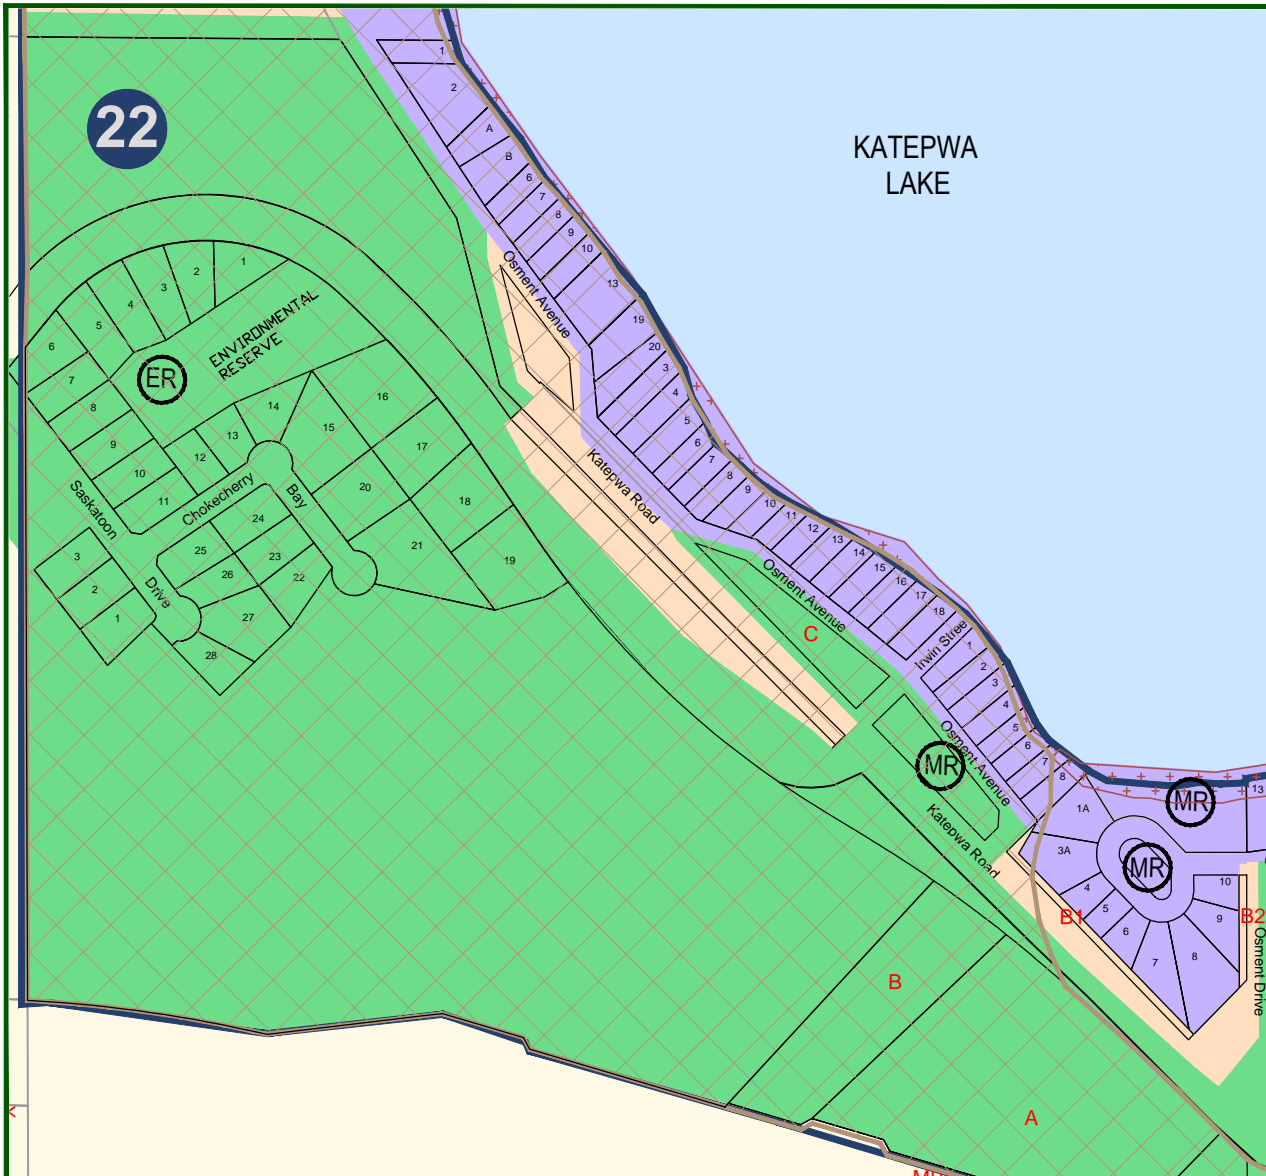

ZONING DISTRICT MAP INSERT DISTRICT OF KATEPWA 22 - BERRY HILLS ESTATES

LEGEND

- RESORT BOUNDARY 
- PROVINCIAL PARK 
- Urban Holding District 
- Resort Residential District 
- Lake Shore Residential District 
- Resort Commercial 
- Country Residential District 
- High Density Residential District 
- Agriculture 
- Municipal Reserve/Green Space 
- Environmental Reserve 
- Playground Area 
- Tennis Courts 
- Block 
- Lot 

OVERLAYS

- Environmentally Sensitive Overlay District 
- Slump Area 
- Flood Area 